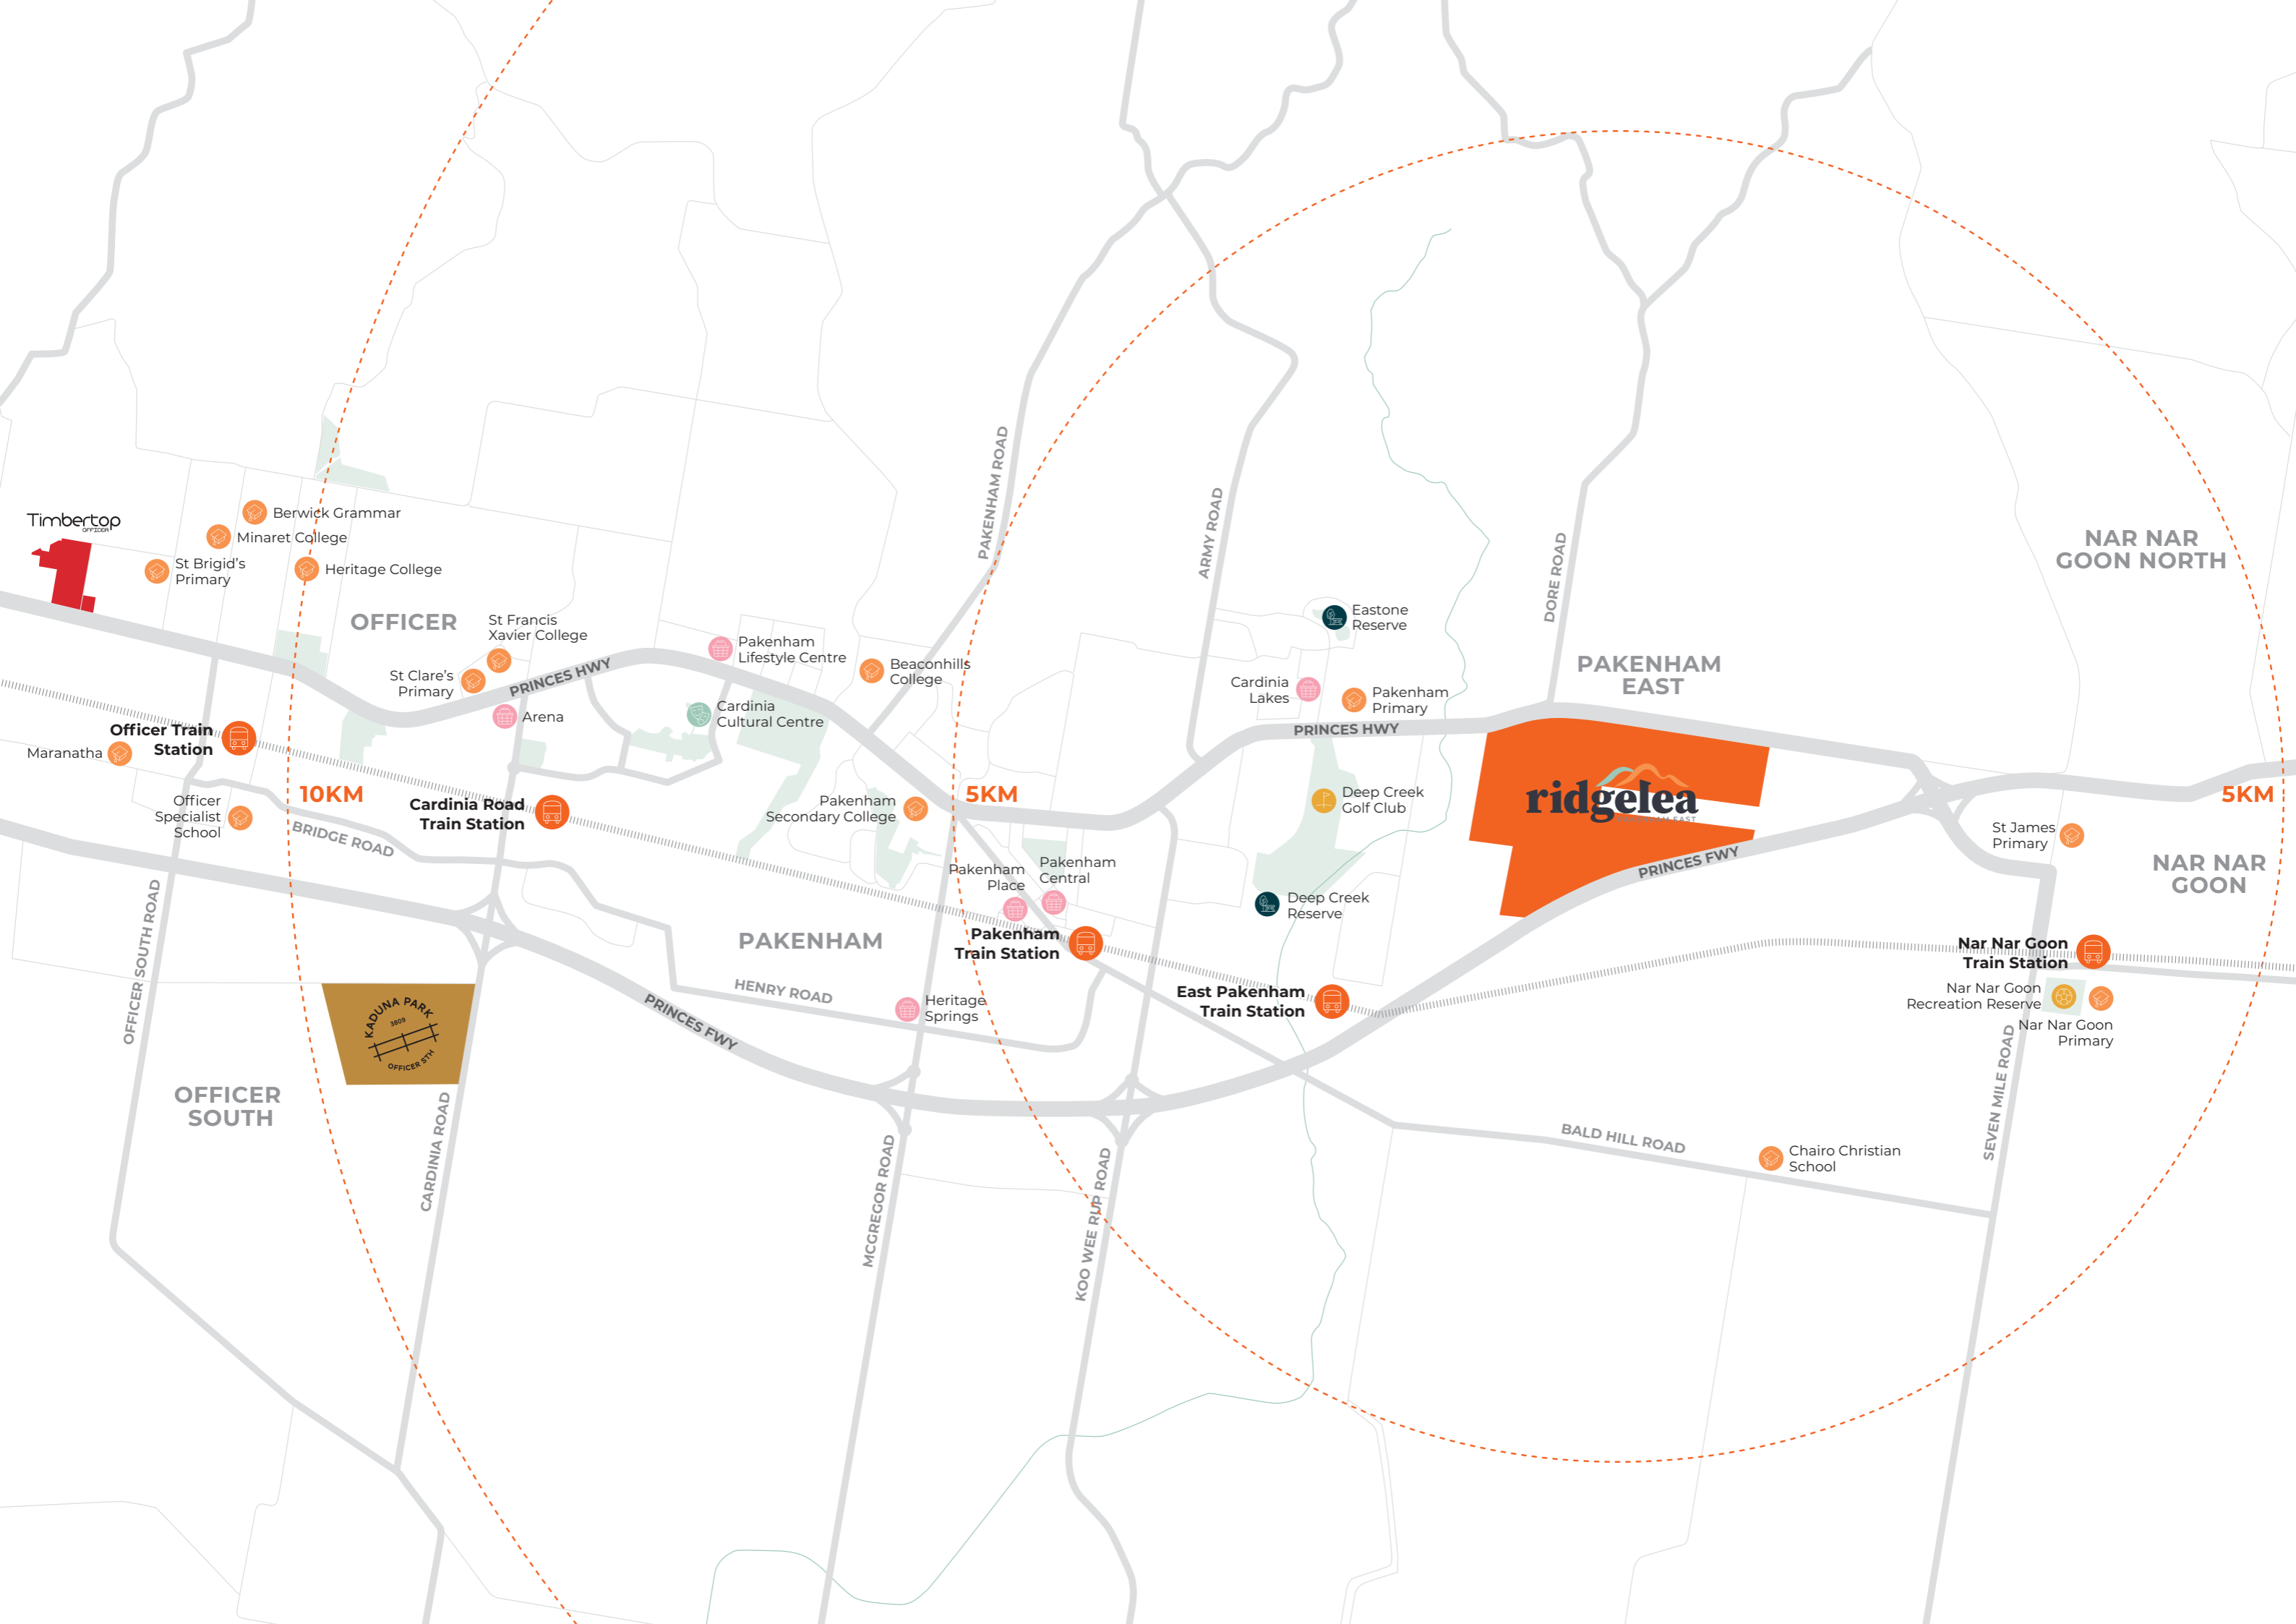

Local Amenities

Timbertop OFFICE
Berwick Grammar
Minaret College
St Brigid's Primary
Heritage College

OFFICER

Officer Train Station
Maranatha
Officer Specialist School

10KM

Cardinia Road Train Station

OFFICER SOUTH

Pakenham Train Station

Heritage Springs

East Pakenham Train Station

Pakenham Place
Pakenham Central

Deep Creek Reserve

Deep Creek Golf Club

Cardinia Lakes
Pakenham Primary

Eastone Reserve

PAKENHAM EAST

NAR NAR GOON NORTH

NAR NAR GOON

Nar Nar Goon Train Station

Nar Nar Goon Recreation Reserve

Nar Nar Goon Primary

Chairo Christian School

SEVEN MILE ROAD

KOO WEE RUP ROAD

PAKENHAM ROAD

ARMY ROAD

DORE ROAD

PRINCES HWY

PRINCES HWY

PRINCES FWY

5KM